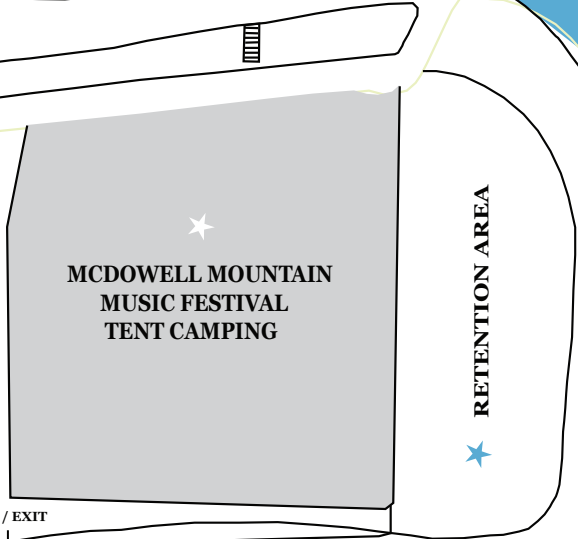

2009 PARKING MAP

NORTH

WESTWORLD
OF SCOTTSDALE
16601 NORTH PIMA ROAD
SCOTTSDALE, AZ, 85260

VEHICLE ENTRANCE

FIRE / EXIT