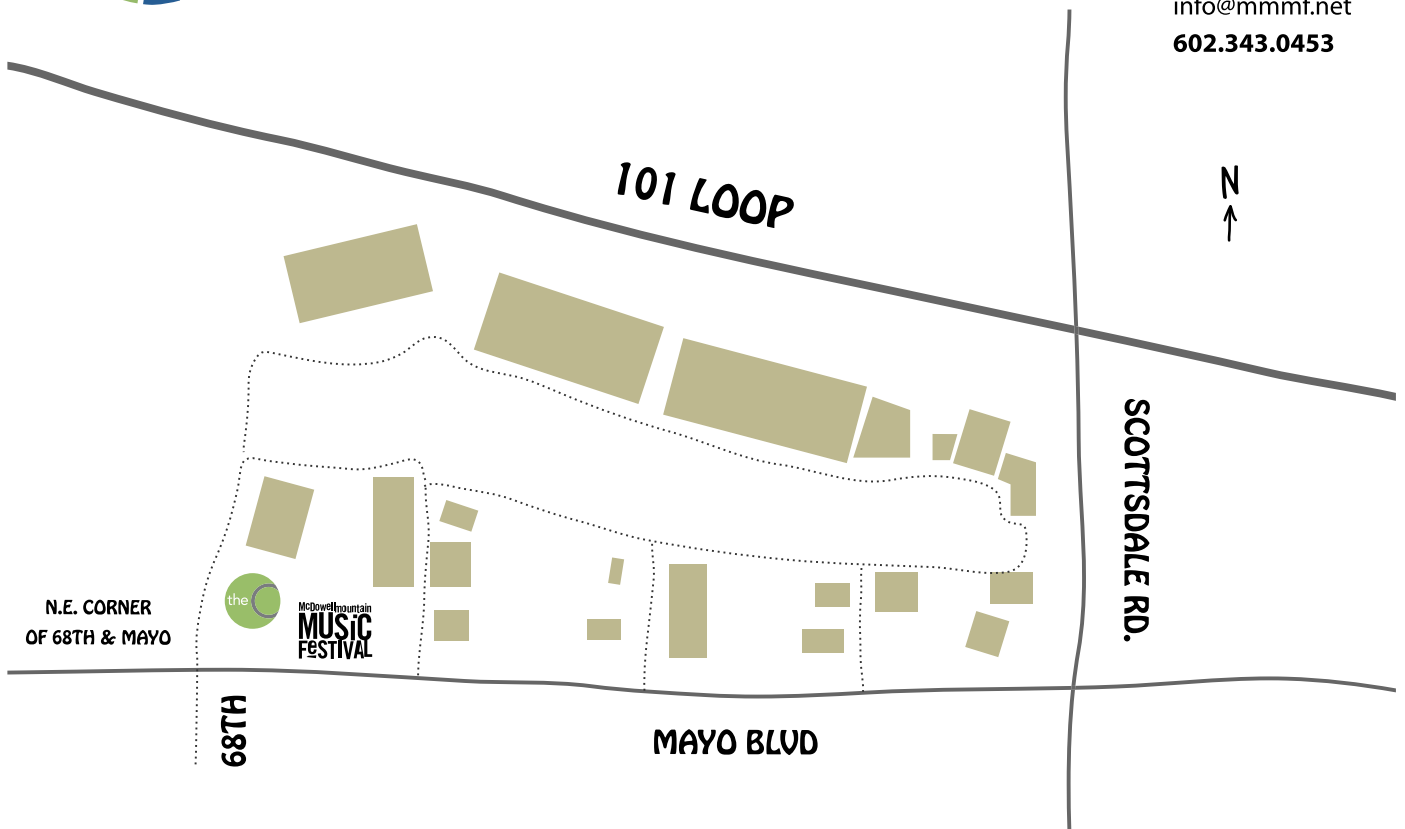

APRIL
 23, 24 & 25
 2010

CONTACT:

www.mmmf.net
info@mmmf.net
602.343.0453

FROM THE NORTH

Flagstaff

Take I-17 South
 Take the Loop 101 East
 Exit Scottsdale Rd.
 Right on Scottsdale Rd.
 Right on Mayo Blvd.
 4th Right

*Northeast corner of
 Mayo Blvd. & 68th St.*

FROM THE SOUTH

Tucson, Chandler, Phoenix

Take I-10 North to Loop 202 East
 Exit Loop 101 North
 Take the Loop 101 East
 Exit Scottsdale Rd.
 Left on Scottsdale Rd.
 Right on Mayo Blvd.
 4th Right

*Northeast corner of
 Mayo Blvd. & 68th St.*

FROM THE EAST

Mesa, Gilbert

Take Loop 202 West
 Take the Loop 101 North
 Exit Scottsdale Rd.
 Left on Scottsdale Rd.
 Right on Mayo Blvd.
 4th Right

*Northeast corner of
 Mayo Blvd. & 68th St.*

FROM THE WEST

Avondale, W. Phoenix

Take I-10 East
 Take I-17 North
 Exit Loop 101 East
 Exit Scottsdale Rd.
 Right on Scottsdale Rd.
 Right on Mayo Blvd.
 4th Right

*Northeast corner of
 Mayo Blvd. & 68th St.*