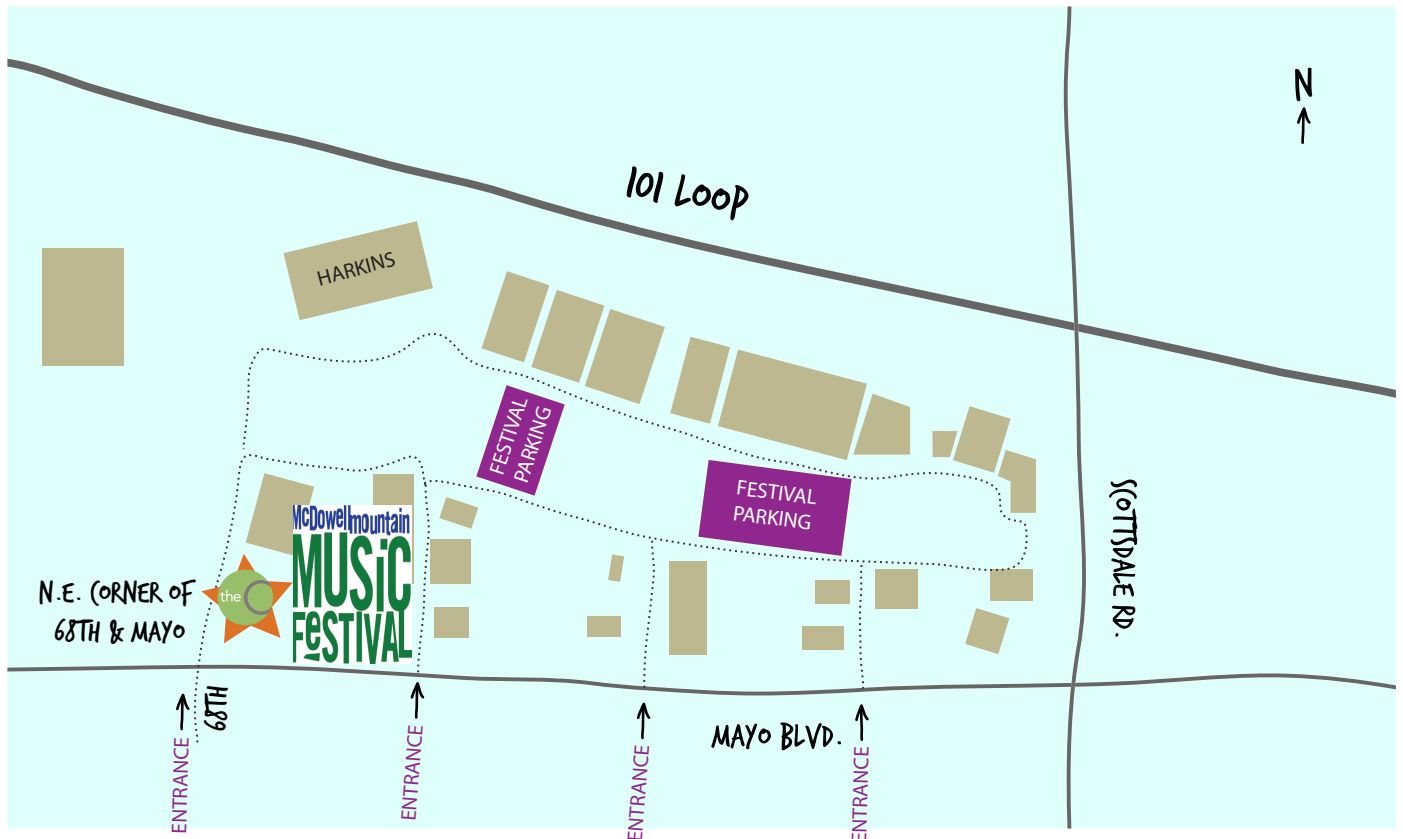

SCOTTSDALE 101 SHOPPING CENTER

FROM THE NORTH

Flagstaff

Take I-17 South
 Take the Loop 101 East
 Exit Scottsdale Rd.
 Right on Scottsdale Rd.
 Right on Mayo Blvd.
 N.E. Corner of 68th & Mayo

FROM THE SOUTH

Tucson, Chandler, Phoenix

Take I-10 North to Loop 202 East
 Take the Loop 101 North
 Exit Scottsdale Rd.
 Left on Scottsdale Rd.
 Right on Mayo Blvd.
 N.E. Corner of 68th & Mayo

FROM THE EAST

Mesa, Gilbert

Take Loop 202 West
 Take the Loop 101 North
 Exit Scottsdale Rd.
 Left on Scottsdale Rd.
 Right on Mayo Blvd.
 N.E. Corner of 68th & Mayo

FROM THE WEST

Avondale, W. Phoenix

Take I-10 East
 Take I-17 North
 Exit Loop 101 East
 Exit Scottsdale Rd.
 Right on Scottsdale Rd.
 Right on Mayo Blvd.
 N.E. Corner of 68th & Mayo